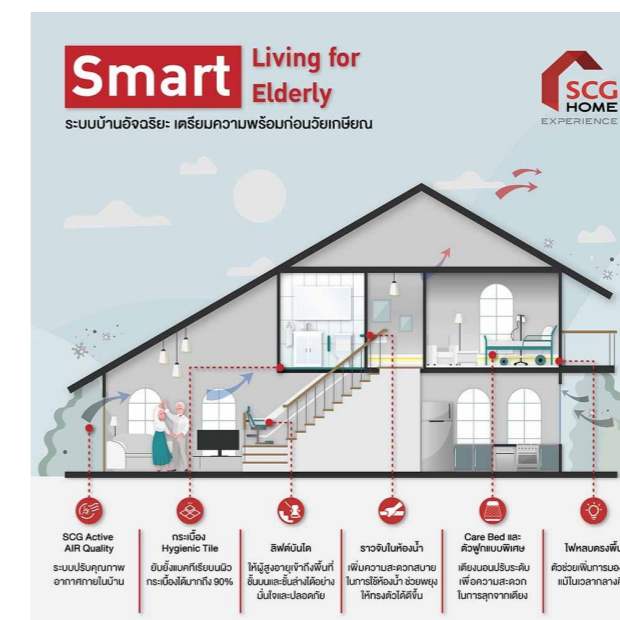

Smart Solutions Designer

Technology innovator, consult, design and implement IOT smart solution to our customers

Expand Smart innovation and IOT Marketplace

- We will provide smart solution network and marketplace to exchange technology knowledge and products

INZEUS Road Map

Open INZEUS
 Researched and developed and sourcing products about IOT and Smart devices

Smart home
 We are designer of smart home in platform ZWAVE , ZIGBEE and private protocol . We selection hardware from FIBARO, LIFESMART